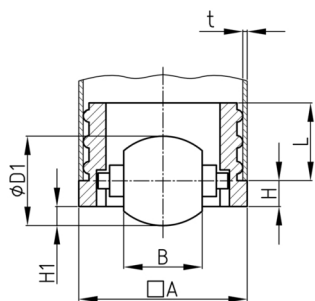

Product Group VLR

Furniture castors for square tubular table legs

Standard Colours

- black

Material

- Base body: Polyamide (PA)
- Bolt: steel
- Castor: elastic thermoplast (TPE)

Order Number	A	B	D1	H	H1	L	t
	mm	mm	mm	mm	mm	mm	mm
VLR 35x35x2	35	12	20	3	4	23,5	2
VLR 40x40x1,5	40	18	25	3	7	23,5	1,5
VLR 40x40x2	40	18	25	3	7	23,5	2