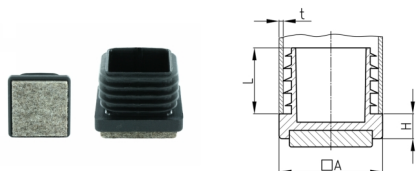

Product Group VLF

Furniture glides made of PA 6 with very firmly glued, floor-protecting and noise-damping felt gliding surface

Standard Colours

- black RAL 9005

Material

- Base body: Polyamide (PA 6)
- Slide base: wool felt
- acrylate adhesive

Order Number	A	H	L	t
	mm	mm	mm	mm
VLF 20 x 1,5-2,5	20	5	15,5	1,5-2,5
VLF 25 x 1,5-2,5	25	5	15,5	1,5-2,5
VLF 30 x 1,5-2,5	30	5	15,5	1,5-2,5
VLF 35 x 1,5-2,5	35	5	15,5	1,5-2,5