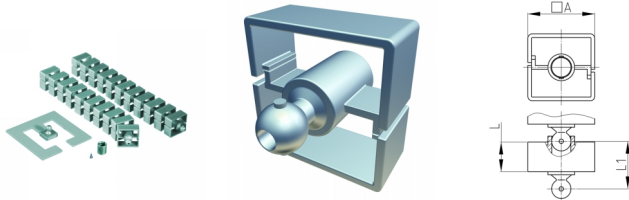

Product Group KBKQUASB

Square cable chain set for cable feed to writing and working tables

Standard Colours

- black
- white
- uncoloured-translucent
- silver

Material

- Plastic parts: Polypropylene (PP)
- Base: powder coated steel

Product information

- Flexible cable ducting system for horizontal and vertical cable ducting.
- Two-chamber-system for separating data and power lines
- 2D/3D-movable
- Any assembly using fixing element "KBKQUAZ1".
- The "KBKZ24" mounting element enables very compact and toolfree table mounting.
- High tensile load limit for ceiling suspension
- The cable routing system is suitable for mounting from the ceiling. It can be used up to a ceiling height of approx. 5 m.
- Cable chain capacity included up to 40 cables.
- Compatible with cable chains "KBKPM" und "KBKPMTSM"
- Extensive range of adapters
- Length of the cable chain incl. base plate and table mounting: approx. 75 cm
- Complete packing in one box (assembled cable elements with desk fixing, base plate and screw set)

Order Number	A	L	L1	Element(s)	For up to x cable
	mm	mm	mm	piece(s)	piece(s)
KBKQUA SET-B 75 cm	45	20	41,5	23	40
KBKQUA SET-B 125 cm	45	20	41,5	39	40