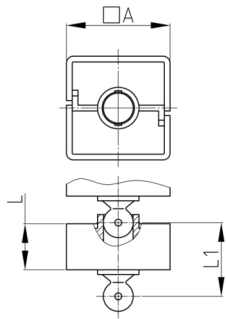

Product Group KBKQUASB

Square cable chain set for cable feed to writing and working tables

Standard Colours

- black
- white
- uncoloured-translucent
- silver

Material

- Plastic parts: Polypropylene (PP)
- Base: powder coated steel

Product information

- Flexible cable ducting system for horizontal and vertical cable ducting.
- Two-chamber-system for separating data and power lines
- 2D/3D-movable
- Any assembly using fixing element "KBKQUAZ1".
- The "KBKZ24" mounting element enables very compact and toolfree table mounting.
- High tensile load limit for ceiling suspension
- The cable routing system is suitable for mounting from the ceiling. It can be used up to a ceiling height of approx. 5 m.
- Cable chain capacity included up to 40 cables.
- Compatible with cable chains "KBKPM" und "KBKPMTSM"
- Extensive range of adapters
- Length of the cable chain incl. base plate and table mounting: approx. 75 cm
- Complete packing in one box (assembled cable elements with desk fixing, base plate and screw set)

Order Number	A	L	L1	Element(s)	For up to x cable
	mm	mm	mm	piece(s)	piece(s)
KBKQUA SET-B 75 cm	45	20	41,5	23	40
KBKQUA SET-B 125 cm	45	20	41,5	39	40