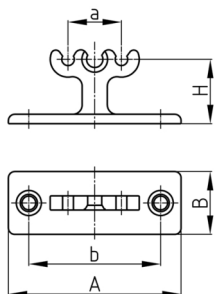

### Product Group KBKZ15

Mounting clip with catchpins made of PP for KBK guiding systems with 2 plug appliances

#### Product information

- Mounting clip with catch pins for all KBK guiding systems with 2 plug appliances.
- Flexible mounting without mounting bar KBK Steel.
- Rigid mounting with KBK Steel mounting bar.
- Export inclusive 2 mounting screws 4x12 mm
- Please order KBK steel and KBK ring separately if required.