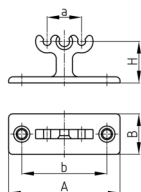

#### Product information

- Mounting clip with catch pins for all KBK guiding systems with 2 plug appliances.
- Flexible mounting without mounting bar KBK Steel.
- Rigid mounting with KBK Steel mounting bar.
- Export inclusive 2 mounting screws 4x12 mm
- Please order KBK steel and KBK ring separately if required.