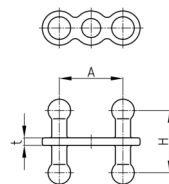

### Product Group KBKZ25

The universal socket made of PP enables the direction independent connection of almost all KBK system components when they are placed back to back.

#### Material

- Polypropylene (PP)

Order Number	A	L	t
	mm	mm	mm
KBKZ25 Connect	17	16	2