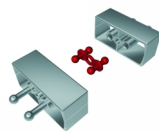

Order Number	A	L	t
	mm	mm	mm
KBKZ25 Connect	17	16	2