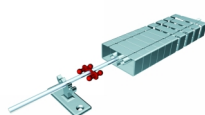

Order Number	A	L	t
	mm	mm	mm
KBKZ25 Connect	17	16	2