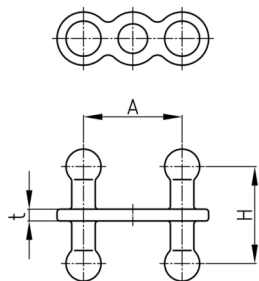

### Product Group KBKZ25

The universal socket made of PP enables the direction independent connection of almost all KBK system components when they are placed back to back.

#### Material

- Polypropylene (PP)

Order Number	A	L	t
	mm	mm	mm
KBKZ25 Connect	17	16	2