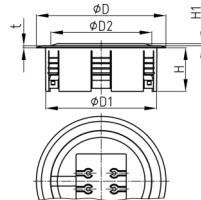

Product Group KBKZ32

Floor outlet made of PP for the vertical connection of two of the KBKCUB, KBKPRO, KBKCL or KBKFLII cable routing systems

Standard Colours

- black
- silver
- white

Material

- Polypropylene (PP)

Order Number	D	D1	D2	H	H1	t
	mm	mm	mm	mm	mm	mm
KBKZ32 Outlet-II	128	110	100	43	4	2