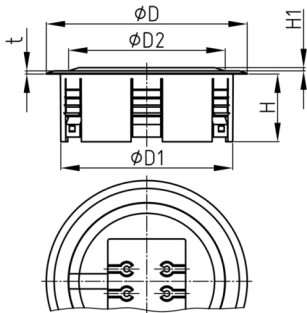

Product Group KBKZ32

Floor outlet made of PP for the vertical connection of two of the KBKCUB, KBKPRO, KBKCL or KBKFLII cable routing systems

Standard Colours

- black
- silver
- white

Material

- Polypropylene (PP)

Order Number	D	D1	D2	H	H1	t
	mm	mm	mm	mm	mm	mm
KBKZ32 Outlet-II	128	110	100	43	4	2