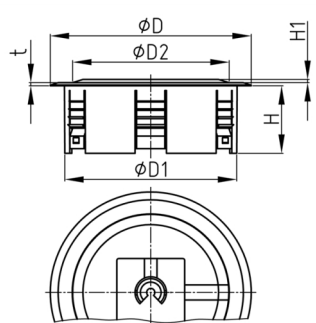

Product Group KBKZ33

Floor outlet made of PP for the vertical connection for one cable routing system KBK Quadro

Standard Colours

- black
- silver
- white

Material

- Polypropylene (PP)

Order Number	D	D1	D2	H	H1	t
	mm	mm	mm	mm	mm	mm
KBKZ33 Outlet-Quadro	128	110	100	43	4	2