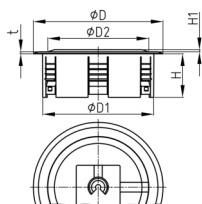

Order Number	D	D1	D2	H	H1	t
	mm	mm	mm	mm	mm	mm
KBKZ33 Outlet-Quadro	128	110	100	43	4	2