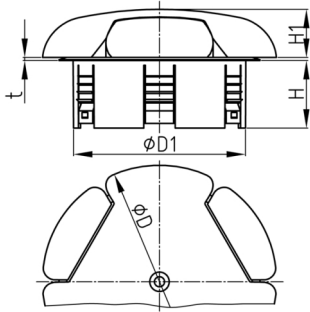

Product Group KBKZ35

Floor outlet made of PP for vertical connection of three of the KBKCUB, KBKPRO, KBKCL or KBKFLII cable routing systems

Standard Colours

- black
- silver
- white

Material

- Polypropylene (PP)

Order Number	D	D1	H	H1	t
	mm	mm	mm	mm	mm
KBKZ35 Outlet-Switch	140	110	43	30	3