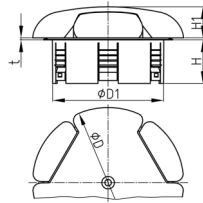

Product Group KBKZ35

Floor outlet made of PP for vertical connection of three of the KBKCUB, KBKPRO, KBKCL or KBKFLII cable routing systems

Standard Colours

- black
- silver
- white

Material

- Polypropylene (PP)

Order Number	D	D1	H	H1	t
	mm	mm	mm	mm	mm
KBKZ35 Outlet-Switch	140	110	43	30	3