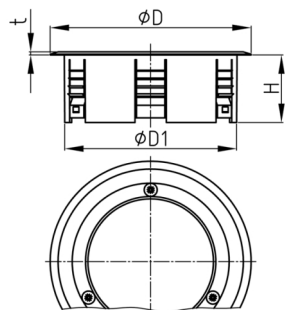

Walter Bethke GmbH & Co. KG

Technische Kunststoff - und Hybridprodukte

Product Group KBKZ36

Floor outlet made of PP for one connection of the cable routing system KBK, only outlet whitout cap

Standard Colours

- black
- silver
- white

Material

- Polypropylene (PP)

Order Number	D	D1	D2	H
	mm	mm	mm	mm
KBKZ36 Outlet	128	110	100	43