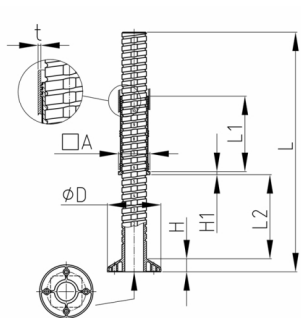

Product Group VJLQ1

Heavy duty adjusting plugs made of ABS for square tubes with round base

Standard Colours

- black

Material

- ABS

Order Number	A	D	H	H1	L	L1	L2	t
	mm	mm	mm	mm	mm	mm	mm	mm
VJLQ1 50x50x1,5	50	60	15	4	213	96	120	1,5
VJLQ1 50x50x2	50	60	15	4	213	96	120	2
VJLQ1 60x60x2	60	70	15	4	213	96	120	2