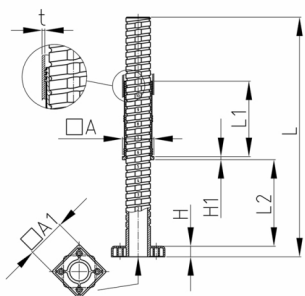

Product Group VJLQ2

Heavy duty adjusting plugs made of ABS for square tubes with square base

Standard Colours

- black

Material

- ABS

Order Number	A	A1	H	H1	L	L1	L2	t
	mm	mm	mm	mm	mm	mm	mm	mm
VJLQ2 50x50x1,5	50	50	12	4	213	96	120	1,5
VJLQ2 50x50x2	50	50	12	4	213	96	120	2