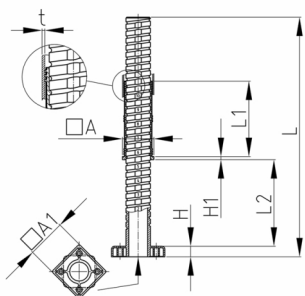

### Product Group VJLQ2

Heavy duty adjusting plugs made of ABS for square tubes with square base

#### Material

- ABS

| Order Number    | A  | A1 | H  | H1 | L   | L1 | L2  | t   |
|-----------------|----|----|----|----|-----|----|-----|-----|
|                 | mm | mm | mm | mm | mm  | mm | mm  | mm  |
| VJLQ2 50x50x1,5 | 50 | 50 | 12 | 4  | 213 | 96 | 120 | 1,5 |
| VJLQ2 50x50x2   | 50 | 50 | 12 | 4  | 213 | 96 | 120 | 2   |