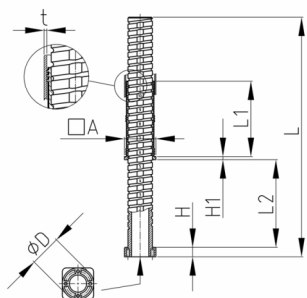

### Product Group VJLQ3

Heavy duty adjusting plugs made of PA-GF for square tubes with small round base

#### Material

- Polyamide, glass fibre reinforced (PA-GF)

Order Number	A	D	H	H1	L	L1	L2	t
	mm	mm	mm	mm	mm	mm	mm	mm
VJLQ3 40x40x1,5	40	40	9	4	283,5	96	170	1,5
VJLQ3 40x40x1,5 K	40	40	9	4	198,5	96	100	1,5
VJLQ3 40x40x2	40	40	9	4	283,5	96	170	2
VJLQ3 40x40x2 K	40	40	9	4	198,5	96	100	2