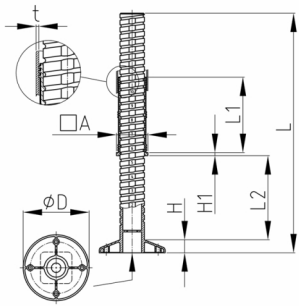

Product Group VJLQ4

Heavy duty adjusting plugs made of PA-GF for square tubes with big round base

Standard Colours

- black

Material

- Polyamide, glass fibre reinforced (PA-GF)

Order Number	A	D	H	H1	L	L1	L2	t
	mm	mm	mm	mm	mm	mm	mm	mm
VJLQ4 40x40x1,5	40	68	15	4	283,5	96	170	1,5
VJLQ4 40x40x1,5 K	40	68	15	4	198,5	96	100	1,5
VJLQ4 40x40x2	40	68	15	4	283,5	96	170	2
VJLQ4 40x40x2 K	40	68	15	4	198,5	96	100	2