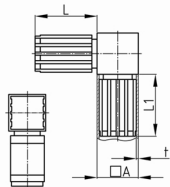

Product Group KVW

Connectors (right angle) for square tubes

Standard Colours

- black

Material

- Base body: Polyamide (PA)

Product information

- 2-parts without core
- Supplied will be made unmounted.
- Order-related production for individual article sizes! Please ask for minimum quantity.
- LG SO = special length
- R = rounded header
- o.K. = without header
- After mounting the visible cube has the edge length of 20, 25 or 30 mm.
- For British or US pipe thickness systems, use this website to convert "gauge" to millimeter:
www.rapidtables.com/convert/length/inch-to-mm.htm

Order Number	A	L	L1	t
	mm	mm	mm	mm
KVW 20x1,5	20	36	36	1,5
KVW 20x1,5 o.K.	20	37	37	1,5
KVW 20x2	20	36	36	2
KVW 25x1,5 Kurz	25	52	35	1,5
KVW 25x1,5	25	52	52	1,5
KVW 25x1,5 o.K.	25	56	56	1,5
KVW 25x1,5 LG SO	25	71	71	1,5
KVW 25x1,5 R	25	55	55	1,5
KVW 25x2 R	25	54	54	2
KVW 30x2	30	47	47	2
KVW 30x2 o.K.	30	47	47	2
KVW 30x1,5	30	48	48	1,5
KVW 30x4,5	30	47	47	4,5