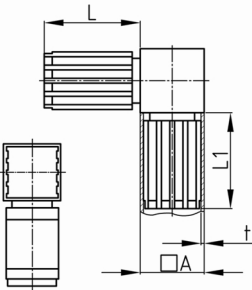

Product Group KVW

Connectors (right angle) for square tubes

Standard Colours

- black

Material

- Base body: Polyamide (PA)

Product information

- 2-parts without core
- Supplied will be made unmounted.
- Order-related production for individual article sizes! Please ask for minimum quantity.
- LG SO = special length
- R = rounded header
- o.K. = without header
- After mounting the visible cube has the edge length of 20, 25 or 30 mm.
- For British or US pipe thickness systems, use this website to convert "gauge" to millimeter:
www.rapidtables.com/convert/length/inch-to-mm.htm

Order Number	A	L	L1	t
	mm	mm	mm	mm
KVW 20x1,5	20	36	36	1,5
KVW 20x1,5 o.K.	20	37	37	1,5
KVW 20x2	20	36	36	2
KVW 25x1,5 Kurz	25	52	35	1,5
KVW 25x1,5	25	52	52	1,5
KVW 25x1,5 o.K.	25	56	56	1,5
KVW 25x1,5 LG SO	25	71	71	1,5
KVW 25x1,5 R	25	55	55	1,5
KVW 25x2 R	25	54	54	2
KVW 30x2	30	47	47	2
KVW 30x2 o.K.	30	47	47	2
KVW 30x1,5	30	48	48	1,5
KVW 30x4,5	30	47	47	4,5