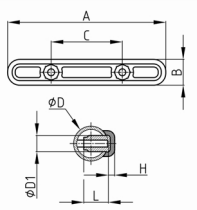

### Material

- Base body: Polyethylene (PE)
- Slide base: EPDM

- Please note our "Furniture glider guide".

Order Number	A	B	C	D	D1	H	L
	mm	mm	mm	mm	mm	mm	mm
SSE2 20-25 / 60x14	60	14	36	20-25	9	6	11