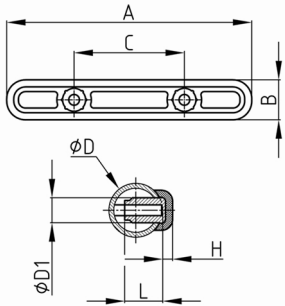

## Product Group SSE2

Stash protection elements for round tubes

### Material

- Base body: Polyethylene (PE)
- Slide base: EPDM

- Please note our "Furniture glider guide".

Order Number	A	B	C	D	D1	H	L
	mm	mm	mm	mm	mm	mm	mm
SSE2 20-25 / 60x14	60	14	36	20-25	9	6	11