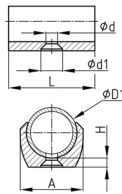

Product Group KSGH

Clamping (snap on) saddle feet made of adhesive transparent and silencing TPE

Standard Colours

- uncoloured

Material

- Base body: elastic thermoplast (TPE)

- Please note our "Furniture glider guide".

Order Number	A	d	d1	D1	H	L
	mm	mm	mm	mm	mm	mm
KSGH 10	14	4,3	8	10	4	22
KSGH 12	16	4,3	8	12	4	22