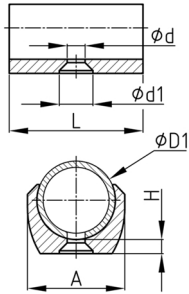

Product Group KSGH

Clamping (snap on) saddle feet made of adhesive transparent and silencing TPE

Standard Colours

- uncoloured

Material

- Base body: elastic thermoplast (TPE)

- Please note our "Furniture glider guide".

Order Number	A	d	d1	D1	H	L
	mm	mm	mm	mm	mm	mm
KSGH 10	14	4,3	8	10	4	22
KSGH 12	16	4,3	8	12	4	22