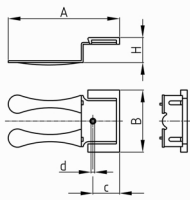

Product Group KBKZ10

Elements for connecting cable chains to commercial floor integrated cable channel outlets ("L" for KBKCUB, -CMX and -PRO / "S" for KBKCL and -FLII)

Standard Colours

- black
- silver

Material

- Polypropylene

Order Number	A	B	c	d	H
	mm	mm	mm	mm	mm
KBKZ10 Clip-S Floor (CL+FLII)	86	47	16	3	21
KBKZ10 Clip-L Floor (PRO+CUB+CMX)	91,5	51	22	3	20,5