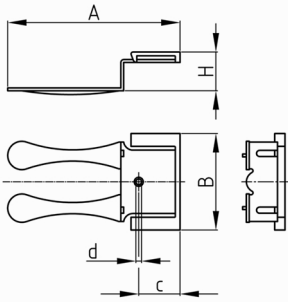

Product Group KBKZ10

Elements for connecting cable chains to commercial floor integrated cable channel outlets ("L" for KBKCUB, -CMX and -PRO / "S" for KBKCL and -FLII)

Standard Colours

- black
- silver

Material

- Polypropylene

Order Number	A	B	c	d	H
	mm	mm	mm	mm	mm
KBKZ10 Clip-S Floor (CL+FLII)	86	47	16	3	21
KBKZ10 Clip-L Floor (PRO+CUB+CMX)	91,5	51	22	3	20,5