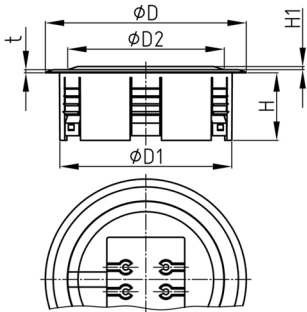

Product Group KBKZ32

Floor outlet for two connecting from the cable management system KBKCUB, KBKPRO, KBKCL or KBKFLII

Standard Colours

- black
- silver
- white

Material

- Polypropylene

Order Number	D	D1	D2	H	H1	t
	mm	mm	mm	mm	mm	mm
KBKZ32 Outlet-II	128	110	100	43	4	2