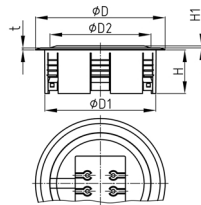

Product Group KBKZ32

Floor outlet for two connecting from the cable management system KBKCUB, KBKPRO, KBKCL or KBKFLII

Standard Colours

- black
- silver
- white

Material

- Polypropylene

Order Number	D	D1	D2	H	H1	t
	mm	mm	mm	mm	mm	mm
KBKZ32 Outlet-II	128	110	100	43	4	2